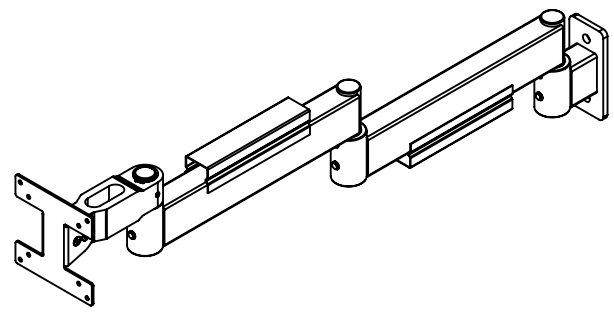

360° ROTATION

360° ROTATION

180° ROTATION

TOP VIEW

FRONT VIEW

SIDE VIEW

BACK VIEW

2X Ø .406 THRU ALL

FOLDED VIEW

DECTRON USA	
PART#	70-7605-00
DESCRIPTION	HD EXTENDED SINGLE MONITOR FOLDING ARM MOUNT