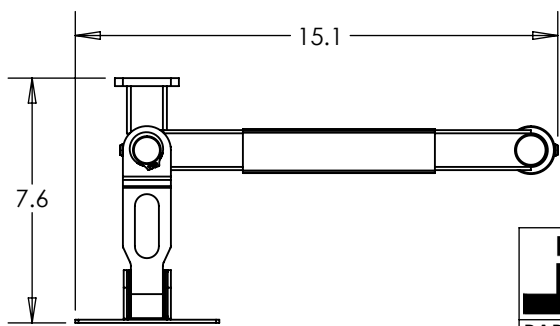

INFORMATION IN THE DRAWING IS FOR REFERENCE ONLY. UNITS OF MEASURE SHOWN IN INCHES UNLESS NOTED OTHERWISE. THE INFORMATION CONTAINED IN THIS DRAWING IS THE SOLE PROPERTY OF DECTRON AND STROHMAIER CORPORATION. ANY REPRODUCTION IN PART OR AS A WHOLE WITHOUT THE WRITTEN PERMISSION OF DECTRON OR STROHMAIER CORPORATION IS STRICTLY PROHIBITED.

360° ROTATION

360° ROTATION

180° ROTATION

TOP VIEW

FRONT VIEW

SIDE VIEW

BACK VIEW

2X Ø .406 THRU ALL

FOLDED VIEW

DECTRON USA	
PART#	70-7605-00
DESCRIPTION	HD EXTENDED SINGLE MONITOR FOLDING ARM MOUNT