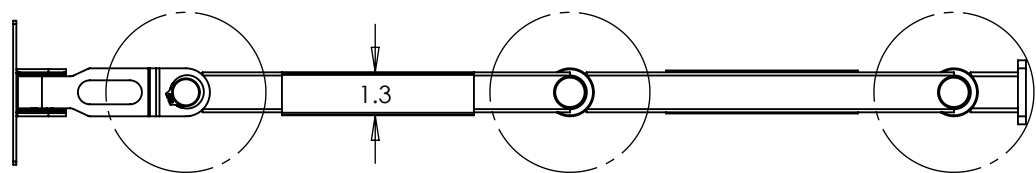

INFORMATION IN THE DRAWING IS FOR REFERENCE ONLY. UNITS OF MEASURE SHOWN IN INCHES UNLESS NOTED OTHERWISE. THE INFORMATION CONTAINED IN THIS DRAWING IS THE SOLE PROPERTY OF DECTRON AND STROHMAIER CORPORATION. ANY REPRODUCTION IN PART OR AS A WHOLE WITHOUT THE WRITTEN PERMISSION OF DECTRON OR STROHMAIER CORPORATION IS STRICTLY PROHIBITED.

360° ROTATION

360° ROTATION

180° ROTATION

TOP VIEW

FRONT VIEW

SIDE VIEW

BACK VIEW

2X Ø .406 THRU ALL

FOLDED VIEW

DECTRON USA	
PART#	70-7605-00
DESCRIPTION	HD EXTENDED SINGLE MONITOR FOLDING ARM MOUNT