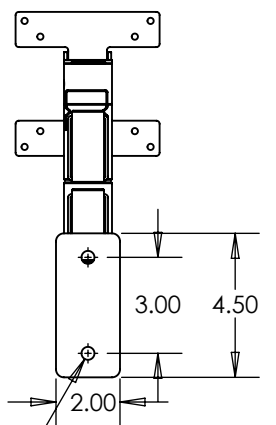

INFORMATION IN THE DRAWING IS FOR REFERENCE ONLY. UNITS OF MEASURE SHOWN IN INCHES UNLESS NOTED OTHERWISE. THE INFORMATION CONTAINED IN THIS DRAWING IS THE SOLE PROPERTY OF DECTRON AND STROHMAIER CORPORATION. ANY REPRODUCTION IN PART OR AS A WHOLE WITHOUT THE WRITTEN PERMISSION OF DECTRON OR STROHMAIER CORPORATION IS STRICTLY PROHIBITED.

360° ROTATION

360° ROTATION

180° ROTATION

TOP VIEW

FRONT VIEW

SIDE VIEW

BACK VIEW

2X Ø .406 THRU ALL

FOLDED VIEW

DECTRON USA	
PART#	70-7605-00
DESCRIPTION	HD EXTENDED SINGLE MONITOR FOLDING ARM MOUNT