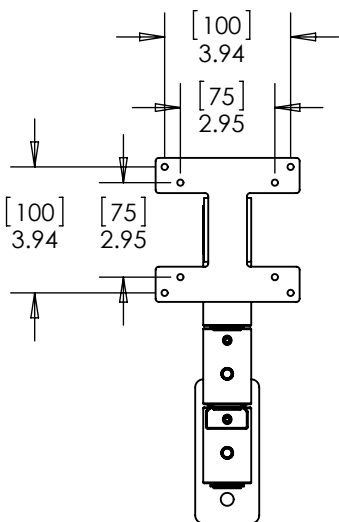

INFORMATION IN THE DRAWING IS FOR REFERENCE ONLY. UNITS OF MEASURE SHOWN IN INCHES UNLESS NOTED OTHERWISE. THE INFORMATION CONTAINED IN THIS DRAWING IS THE SOLE PROPERTY OF DECTRON AND STROHMAIER CORPORATION. ANY REPRODUCTION IN PART OR AS A WHOLE WITHOUT THE WRITTEN PERMISSION OF DECTRON OR STROHMAIER CORPORATION IS STRICTLY PROHIBITED.

360° ROTATION

360° ROTATION

180° ROTATION

TOP VIEW

FRONT VIEW

SIDE VIEW

BACK VIEW

2X Ø .406 THRU ALL

FOLDED VIEW

DECTRON USA	
PART#	70-7605-00
DESCRIPTION	HD EXTENDED SINGLE MONITOR FOLDING ARM MOUNT