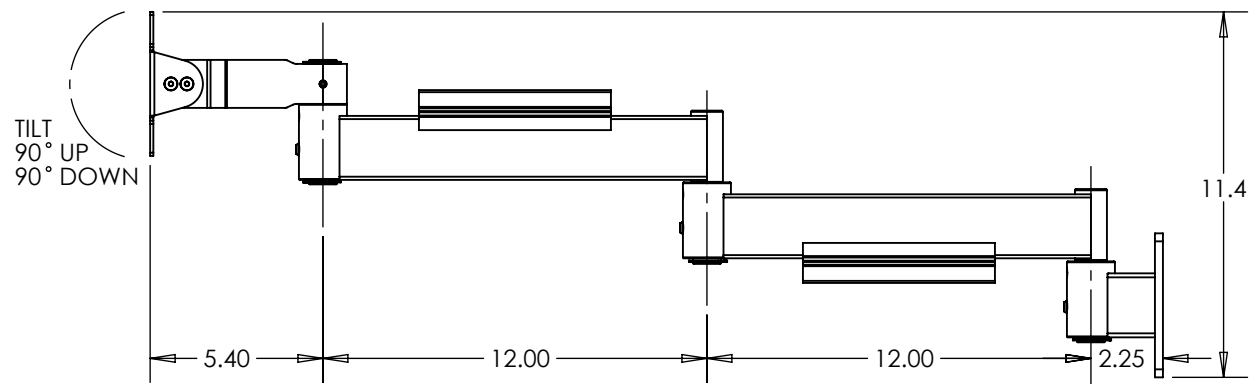

360° ROTATION

360° ROTATION

180° ROTATION

TOP VIEW

FRONT VIEW

SIDE VIEW

BACK VIEW

2X Ø .406 THRU ALL

FOLDED VIEW

DECTRON USA	
PART#	70-7605-00
DESCRIPTION	HD EXTENDED SINGLE MONITOR FOLDING ARM MOUNT