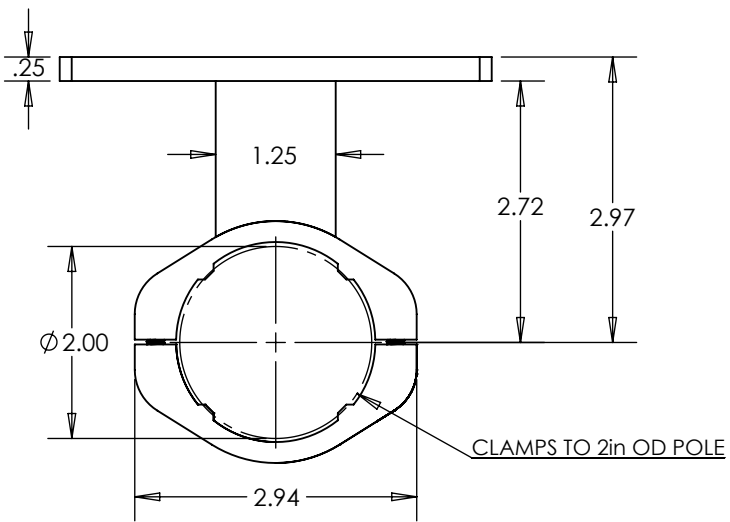

INFORMATION IN THE DRAWING IS FOR REFERENCE ONLY. UNITS OF MEASURE SHOWN IN INCHES UNLESS NOTED OTHERWISE. THE INFORMATION CONTAINED IN THIS DRAWING IS THE SOLE PROPERTY OF DECTRON AND STROHMAIER CORPORATION. ANY REPRODUCTION IN PART OR AS A WHOLE WITHOUT THE WRITTEN PERMISSION OF DECTRON OR STROHMAIER CORPORATION IS STRICTLY PROHIBITED.

DECTRON USA
PART#
 10-0551-00
DESCRIPTION
 HD WALL BRACKET FOR 2in OD POLE