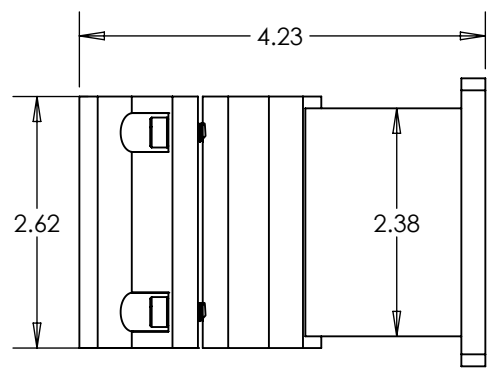

INFORMATION IN THE DRAWING IS FOR REFERENCE ONLY. UNITS OF MEASURE SHOWN IN INCHES UNLESS NOTED OTHERWISE. THE INFORMATION CONTAINED IN THIS DRAWING IS THE SOLE PROPERTY OF DECTRON AND STROHMAIER CORPORATION. ANY REPRODUCTION IN PART OR AS A WHOLE WITHOUT THE WRITTEN PERMISSION OF DECTRON OR STROHMAIER CORPORATION IS STRICTLY PROHIBITED.

DECTRON USA
PART#
 10-0551-00
DESCRIPTION
 HD WALL BRACKET FOR 2in OD POLE