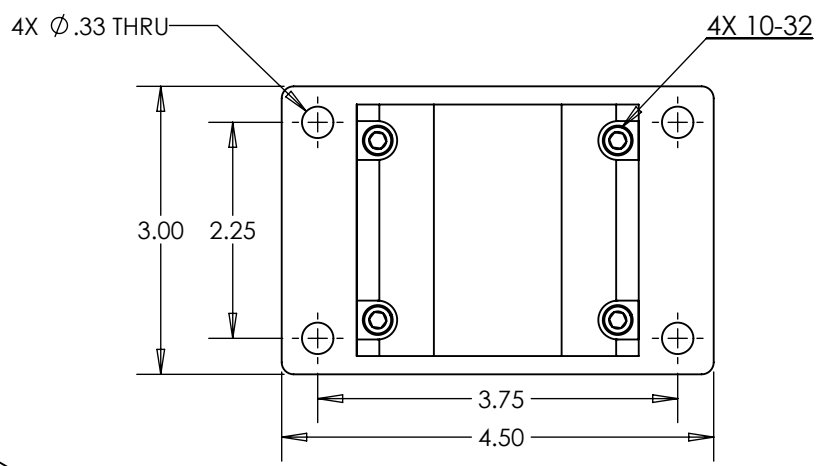

INFORMATION IN THE DRAWING IS FOR REFERENCE ONLY. UNITS OF MEASURE SHOWN IN INCHES UNLESS NOTED OTHERWISE. THE INFORMATION CONTAINED IN THIS DRAWING IS THE SOLE PROPERTY OF DECTRON AND STROHMAIER CORPORATION. ANY REPRODUCTION IN PART OR AS A WHOLE WITHOUT THE WRITTEN PERMISSION OF DECTRON OR STROHMAIER CORPORATION IS STRICTLY PROHIBITED.

DECTRON USA
PART#
 10-0551-00
DESCRIPTION
 HD WALL BRACKET FOR 2in OD POLE