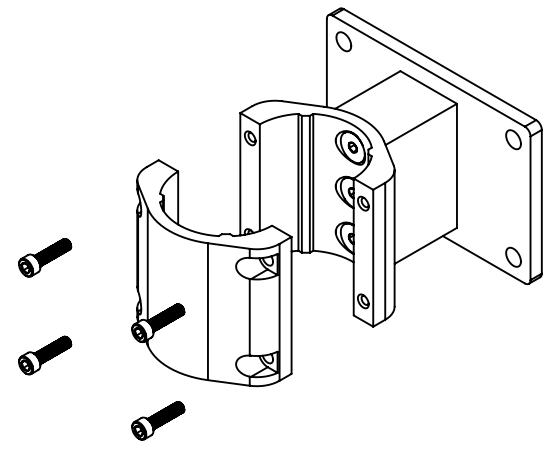

INFORMATION IN THE DRAWING IS FOR REFERENCE ONLY. UNITS OF MEASURE SHOWN IN INCHES UNLESS NOTED OTHERWISE. THE INFORMATION CONTAINED IN THIS DRAWING IS THE SOLE PROPERTY OF DECTRON AND STROHMAIER CORPORATION. ANY REPRODUCTION IN PART OR AS A WHOLE WITHOUT THE WRITTEN PERMISSION OF DECTRON OR STROHMAIER CORPORATION IS STRICTLY PROHIBITED.

DECTRON USA
PART#
 10-0551-00
DESCRIPTION
 HD WALL BRACKET FOR 2in OD POLE