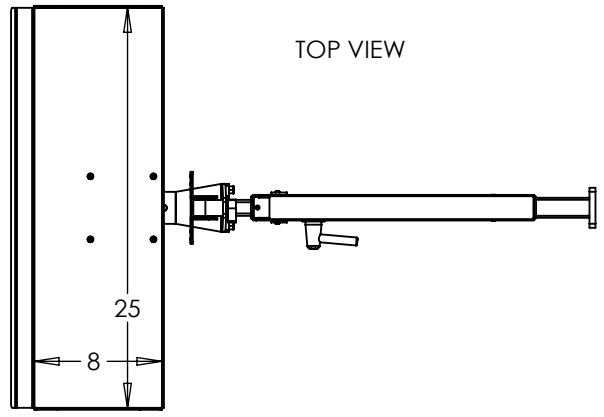

INFORMATION IN THE DRAWING IS FOR REFERENCE ONLY. UNITS OF MEASURE SHOWN IN INCHES UNLESS NOTED OTHERWISE. THE INFORMATION CONTAINED IN THIS DRAWING IS THE SOLE PROPERTY OF DECTRON AND STROHMAIER CORPORATION. ANY REPRODUCTION IN PART OR AS A WHOLE WITHOUT THE WRITTEN PERMISSION OF DECTRON OR STROHMAIER CORPORATION IS STRICTLY PROHIBITED.

TOP VIEW

VERTICAL ADJUSTMENT

FRONT VIEW

SIDE VIEW

BACK VIEW

WORKSTATION CAPABILITIES

FOLDED VIEW

DETAIL A
SCALE 1 : 8

DECTRON USA

PART# 70-8645-00 (4-21 lbs)
70-8646-00 (18-43 lbs)

DESCRIPTION
INDUSTRIAL FLEX 360 MONITOR MOUNT W/ INTEGRATED
KEYBOARD TRAY