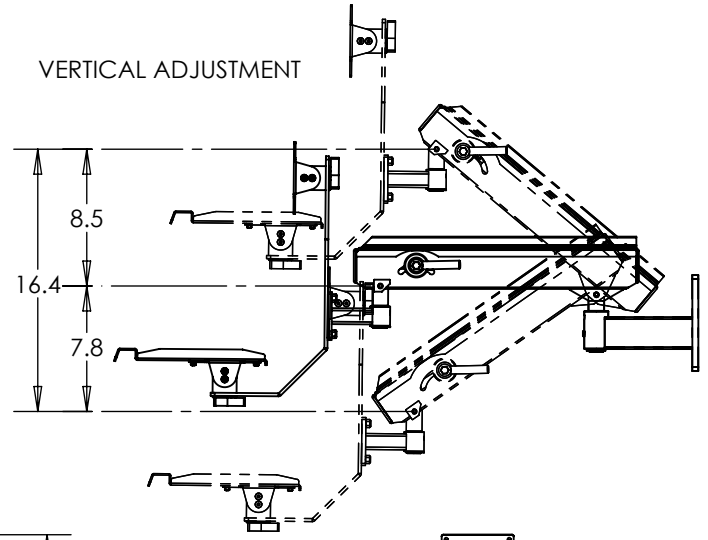

INFORMATION IN THE DRAWING IS FOR REFERENCE ONLY. UNITS OF MEASURE SHOWN IN INCHES UNLESS NOTED OTHERWISE. THE INFORMATION CONTAINED IN THIS DRAWING IS THE SOLE PROPERTY OF DECTRON AND STROHMAIER CORPORATION. ANY REPRODUCTION IN PART OR AS A WHOLE WITHOUT THE WRITTEN PERMISSION OF DECTRON OR STROHMAIER CORPORATION IS STRICTLY PROHIBITED.

TOP VIEW

VERTICAL ADJUSTMENT

FRONT VIEW

SIDE VIEW

BACK VIEW

WORKSTATION CAPABILITIES

FOLDED VIEW

DETAIL A
SCALE 1 : 8

DECTRON USA

PART# 70-8645-00 (4-21 lbs)
70-8646-00 (18-43 lbs)

DESCRIPTION
INDUSTRIAL FLEX 360 MONITOR MOUNT W/ INTEGRATED
KEYBOARD TRAY