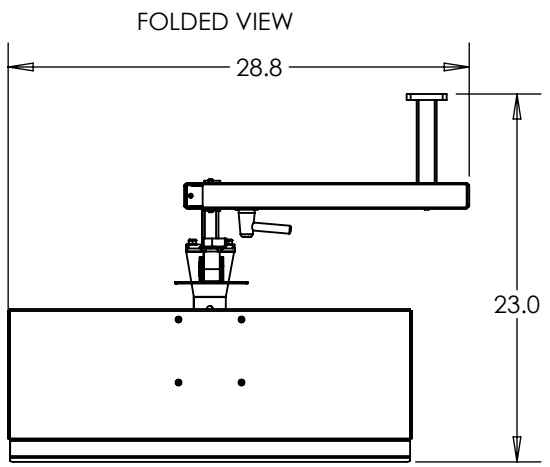

INFORMATION IN THE DRAWING IS FOR REFERENCE ONLY. UNITS OF MEASURE SHOWN IN INCHES UNLESS NOTED OTHERWISE. THE INFORMATION CONTAINED IN THIS DRAWING IS THE SOLE PROPERTY OF DECTRON AND STROHMAIER CORPORATION. ANY REPRODUCTION IN PART OR AS A WHOLE WITHOUT THE WRITTEN PERMISSION OF DECTRON OR STROHMAIER CORPORATION IS STRICTLY PROHIBITED.

TOP VIEW

VERTICAL ADJUSTMENT

FRONT VIEW

SIDE VIEW

BACK VIEW

WORKSTATION CAPABILITIES

FOLDED VIEW

DETAIL A
SCALE 1 : 8

DECTRON USA

PART# 70-8645-00 (4-21 lbs)
70-8646-00 (18-43 lbs)

DESCRIPTION
INDUSTRIAL FLEX 360 MONITOR MOUNT W/ INTEGRATED
KEYBOARD TRAY