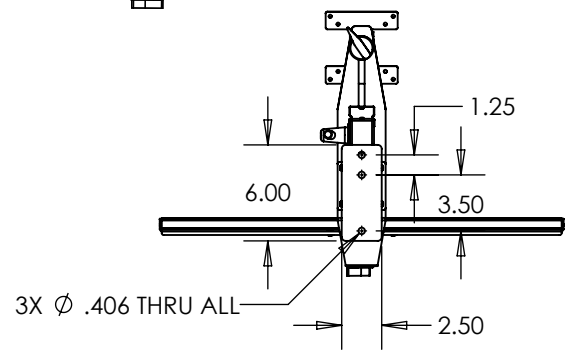

INFORMATION IN THE DRAWING IS FOR REFERENCE ONLY. UNITS OF MEASURE SHOWN IN INCHES UNLESS NOTED OTHERWISE. THE INFORMATION CONTAINED IN THIS DRAWING IS THE SOLE PROPERTY OF DECTRON AND STROHMAIER CORPORATION. ANY REPRODUCTION IN PART OR AS A WHOLE WITHOUT THE WRITTEN PERMISSION OF DECTRON OR STROHMAIER CORPORATION IS STRICTLY PROHIBITED.

TOP VIEW

VERTICAL ADJUSTMENT

FRONT VIEW

SIDE VIEW

BACK VIEW

WORKSTATION CAPABILITIES

FOLDED VIEW

DETAIL A
SCALE 1 : 8

DECTRON USA

PART# 70-8645-00 (4-21 lbs)
70-8646-00 (18-43 lbs)

DESCRIPTION
INDUSTRIAL FLEX 360 MONITOR MOUNT W/ INTEGRATED
KEYBOARD TRAY