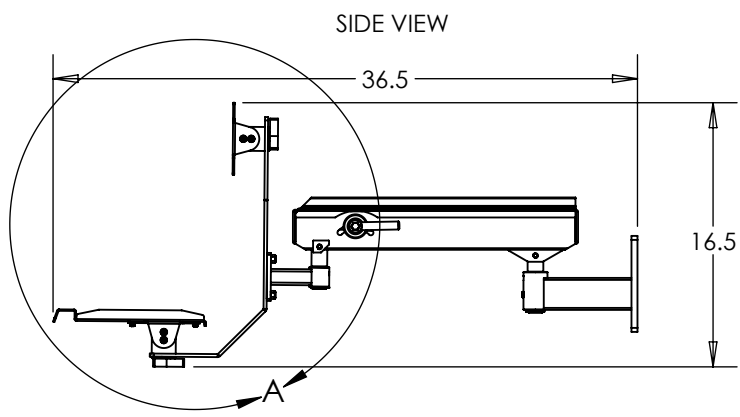

INFORMATION IN THE DRAWING IS FOR REFERENCE ONLY. UNITS OF MEASURE SHOWN IN INCHES UNLESS NOTED OTHERWISE. THE INFORMATION CONTAINED IN THIS DRAWING IS THE SOLE PROPERTY OF DECTRON AND STROHMAIER CORPORATION. ANY REPRODUCTION IN PART OR AS A WHOLE WITHOUT THE WRITTEN PERMISSION OF DECTRON OR STROHMAIER CORPORATION IS STRICTLY PROHIBITED.

TOP VIEW

VERTICAL ADJUSTMENT

FRONT VIEW

SIDE VIEW

BACK VIEW

WORKSTATION CAPABILITIES

FOLDED VIEW

DETAIL A
SCALE 1 : 8

DECTRON USA

PART# 70-8645-00 (4-21 lbs)
70-8646-00 (18-43 lbs)

DESCRIPTION
INDUSTRIAL FLEX 360 MONITOR MOUNT W/ INTEGRATED
KEYBOARD TRAY