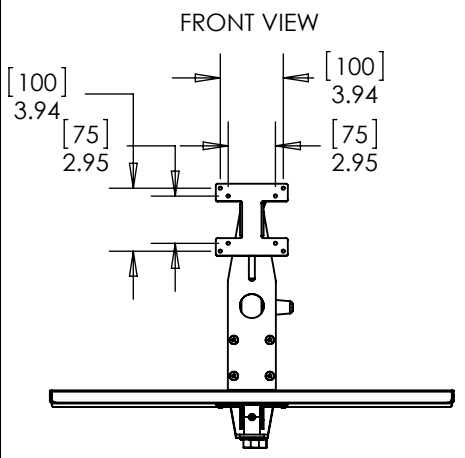

INFORMATION IN THE DRAWING IS FOR REFERENCE ONLY. UNITS OF MEASURE SHOWN IN INCHES UNLESS NOTED OTHERWISE. THE INFORMATION CONTAINED IN THIS DRAWING IS THE SOLE PROPERTY OF DECTRON AND STROHMAIER CORPORATION. ANY REPRODUCTION IN PART OR AS A WHOLE WITHOUT THE WRITTEN PERMISSION OF DECTRON OR STROHMAIER CORPORATION IS STRICTLY PROHIBITED.

TOP VIEW

VERTICAL ADJUSTMENT

FRONT VIEW

SIDE VIEW

BACK VIEW

WORKSTATION CAPABILITIES

FOLDED VIEW

DETAIL A
SCALE 1 : 8

DECTRON USA

PART# 70-8645-00 (4-21 lbs)
70-8646-00 (18-43 lbs)

DESCRIPTION
INDUSTRIAL FLEX 360 MONITOR MOUNT W/ INTEGRATED
KEYBOARD TRAY