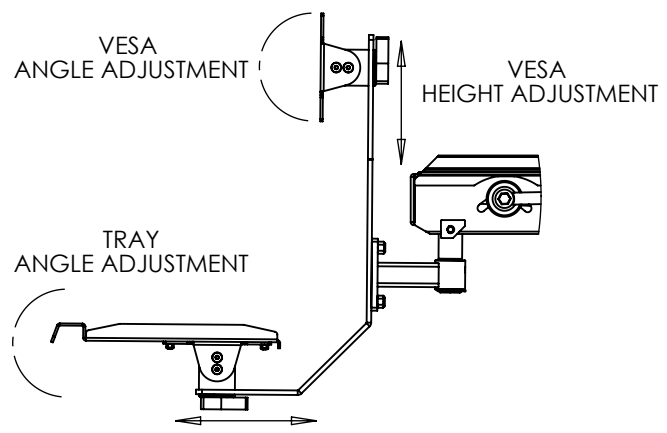

TOP VIEW

VERTICAL ADJUSTMENT

FRONT VIEW

SIDE VIEW

BACK VIEW

WORKSTATION CAPABILITIES

FOLDED VIEW

DETAIL A
SCALE 1 : 8

DECTRON USA

PART# 70-8645-00 (4-21 lbs)
70-8646-00 (18-43 lbs)

DESCRIPTION
INDUSTRIAL FLEX 360 MONITOR MOUNT W/ INTEGRATED
KEYBOARD TRAY