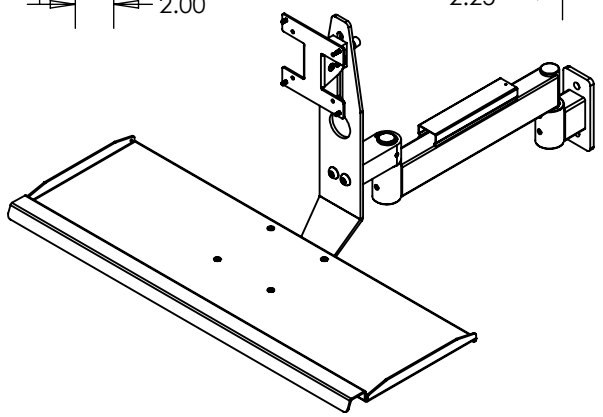

**TOP VIEW**

180° ROTATION      180° ROTATION

**BACK VIEW MOUNTING BRACKET**

**SIDE VIEW**

**DECTRON** USA

**PART#**  
70-8595-00

**DESCRIPTION**  
INDUSTRIAL FLEX 180 MONITOR MOUNT W/ INTEGRATED KEYBOARD TRAY