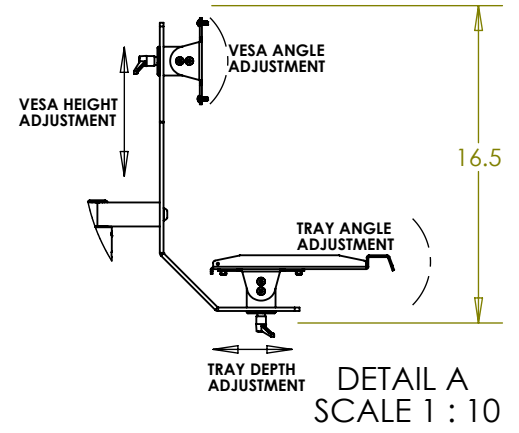

INFORMATION IN THE DRAWING IS FOR REFERENCE ONLY. UNITS OF MEASURE SHOWN IN INCHES UNLESS NOTED OTHERWISE. THE INFORMATION CONTAINED IN THIS DRAWING IS THE SOLE PROPERTY OF DECTRON AND STROHMAIER CORPORATION. ANY REPRODUCTION IN PART OR AS A WHOLE WITHOUT THE WRITTEN PERMISSION OF DECTRON OR STROHMAIER CORPORATION IS STRICTLY PROHIBITED.

**TOP VIEW**

180° ROTATION      180° ROTATION

**BACK VIEW MOUNTING BRACKET**

**SIDE VIEW**

**DECTRON** USA

**PART#**  
70-8595-00

**DESCRIPTION**  
INDUSTRIAL FLEX 180 MONITOR MOUNT W/ INTEGRATED KEYBOARD TRAY