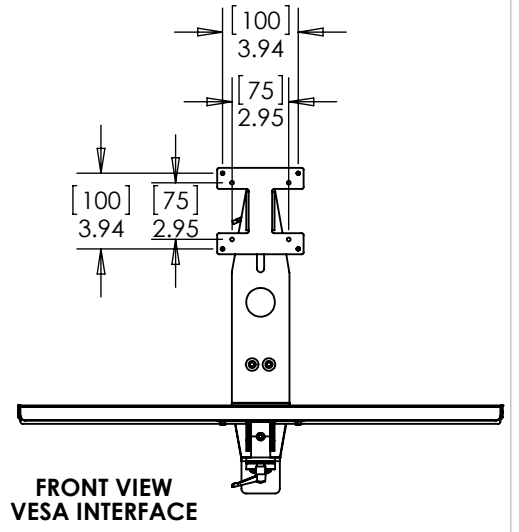

**TOP VIEW**

180° ROTATION      180° ROTATION

**BACK VIEW MOUNTING BRACKET**

**SIDE VIEW**

**DECTRON** USA

**PART#**  
70-8595-00

**DESCRIPTION**  
INDUSTRIAL FLEX 180 MONITOR MOUNT W/ INTEGRATED KEYBOARD TRAY