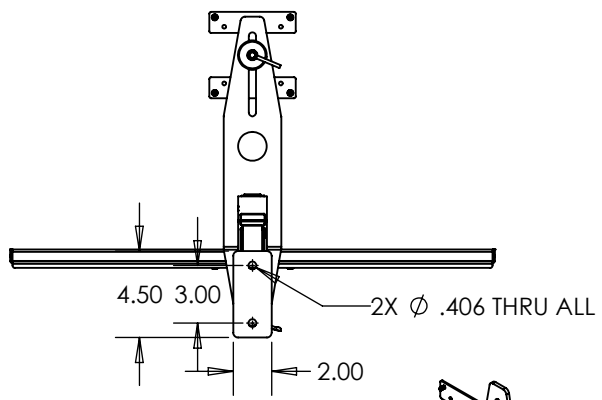

INFORMATION IN THE DRAWING IS FOR REFERENCE ONLY. UNITS OF MEASURE SHOWN IN INCHES UNLESS NOTED OTHERWISE. THE INFORMATION CONTAINED IN THIS DRAWING IS THE SOLE PROPERTY OF DECTRON AND STROHMAIER CORPORATION. ANY REPRODUCTION IN PART OR AS A WHOLE WITHOUT THE WRITTEN PERMISSION OF DECTRON OR STROHMAIER CORPORATION IS STRICTLY PROHIBITED.

**TOP VIEW**

180° ROTATION      180° ROTATION

**BACK VIEW MOUNTING BRACKET**

**SIDE VIEW**

**DECTRON** USA

**PART#**  
70-8595-00

**DESCRIPTION**  
INDUSTRIAL FLEX 180 MONITOR MOUNT W/ INTEGRATED KEYBOARD TRAY