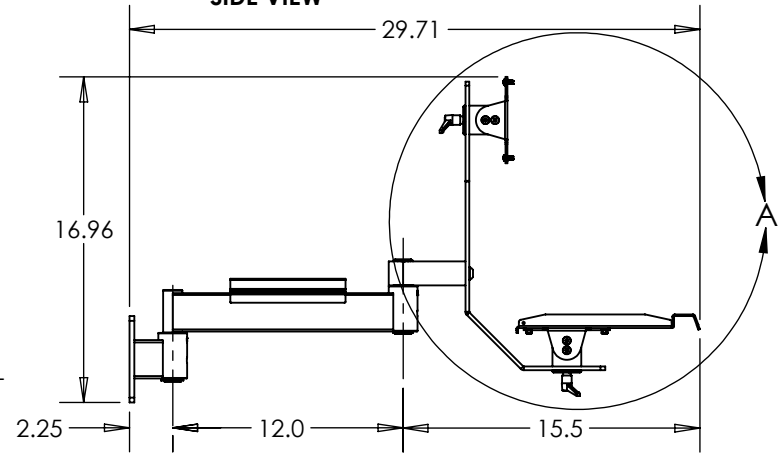

INFORMATION IN THE DRAWING IS FOR REFERENCE ONLY. UNITS OF MEASURE SHOWN IN INCHES UNLESS NOTED OTHERWISE. THE INFORMATION CONTAINED IN THIS DRAWING IS THE SOLE PROPERTY OF DECTRON AND STROHMAIER CORPORATION. ANY REPRODUCTION IN PART OR AS A WHOLE WITHOUT THE WRITTEN PERMISSION OF DECTRON OR STROHMAIER CORPORATION IS STRICTLY PROHIBITED.

**TOP VIEW**

180° ROTATION      180° ROTATION

**BACK VIEW MOUNTING BRACKET**

**SIDE VIEW**

**DECTRON** USA

**PART#**  
70-8595-00

**DESCRIPTION**  
INDUSTRIAL FLEX 180 MONITOR MOUNT W/ INTEGRATED KEYBOARD TRAY