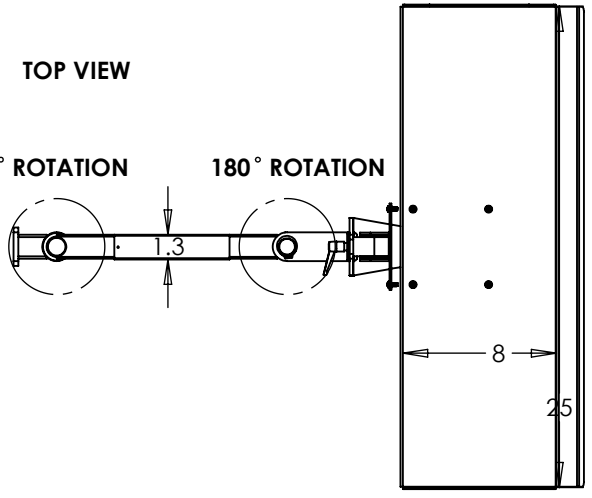

INFORMATION IN THE DRAWING IS FOR REFERENCE ONLY. UNITS OF MEASURE SHOWN IN INCHES UNLESS NOTED OTHERWISE. THE INFORMATION CONTAINED IN THIS DRAWING IS THE SOLE PROPERTY OF DECTRON AND STROHMAIER CORPORATION. ANY REPRODUCTION IN PART OR AS A WHOLE WITHOUT THE WRITTEN PERMISSION OF DECTRON OR STROHMAIER CORPORATION IS STRICTLY PROHIBITED.

**TOP VIEW**

180° ROTATION      180° ROTATION

**BACK VIEW MOUNTING BRACKET**

**SIDE VIEW**

**DECTRON** USA

**PART#**  
70-8595-00

**DESCRIPTION**  
INDUSTRIAL FLEX 180 MONITOR MOUNT W/ INTEGRATED KEYBOARD TRAY