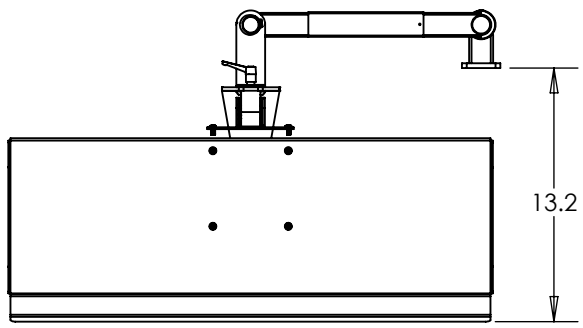

INFORMATION IN THE DRAWING IS FOR REFERENCE ONLY. UNITS OF MEASURE SHOWN IN INCHES UNLESS NOTED OTHERWISE. THE INFORMATION CONTAINED IN THIS DRAWING IS THE SOLE PROPERTY OF DECTRON AND STROHMAIER CORPORATION. ANY REPRODUCTION IN PART OR AS A WHOLE WITHOUT THE WRITTEN PERMISSION OF DECTRON OR STROHMAIER CORPORATION IS STRICTLY PROHIBITED.

**TOP VIEW**

180° ROTATION      180° ROTATION

**BACK VIEW MOUNTING BRACKET**

**SIDE VIEW**

**DECTRON** USA

**PART#**  
70-8595-00

**DESCRIPTION**  
INDUSTRIAL FLEX 180 MONITOR MOUNT W/ INTEGRATED KEYBOARD TRAY