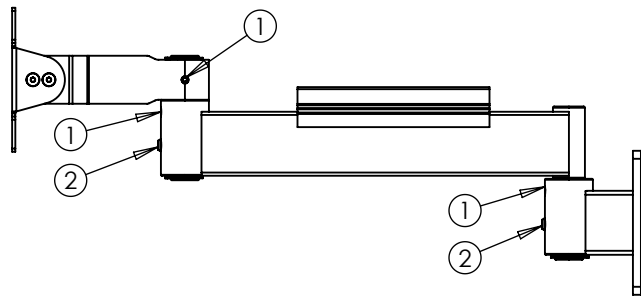

INFORMATION IN THE DRAWING IS FOR REFERENCE ONLY. UNITS OF MEASURE SHOWN IN INCHES UNLESS NOTED OTHERWISE. THE INFORMATION CONTAINED IN THIS DRAWING IS THE SOLE PROPERTY OF DECTRON AND STROHMAIER CORPORATION. ANY REPRODUCTION IN PART OR AS A WHOLE WITHOUT THE WRITTEN PERMISSION OF DECTRON OR STROHMAIER CORPORATION IS STRICTLY PROHIBITED.

- 1 = ROTATION TENSION SCREW
 ** Do not adjust until kit is fully assembled
- 2 = PRE DRILLED FOR 1/4-20 ARM ROTATION LEVER LOCKS
 ** Sold Separately

DECTRON USA	
PART#	70-7600-00
DESCRIPTION	HD SINGLE MONITOR FOLDING ARM MOUNT