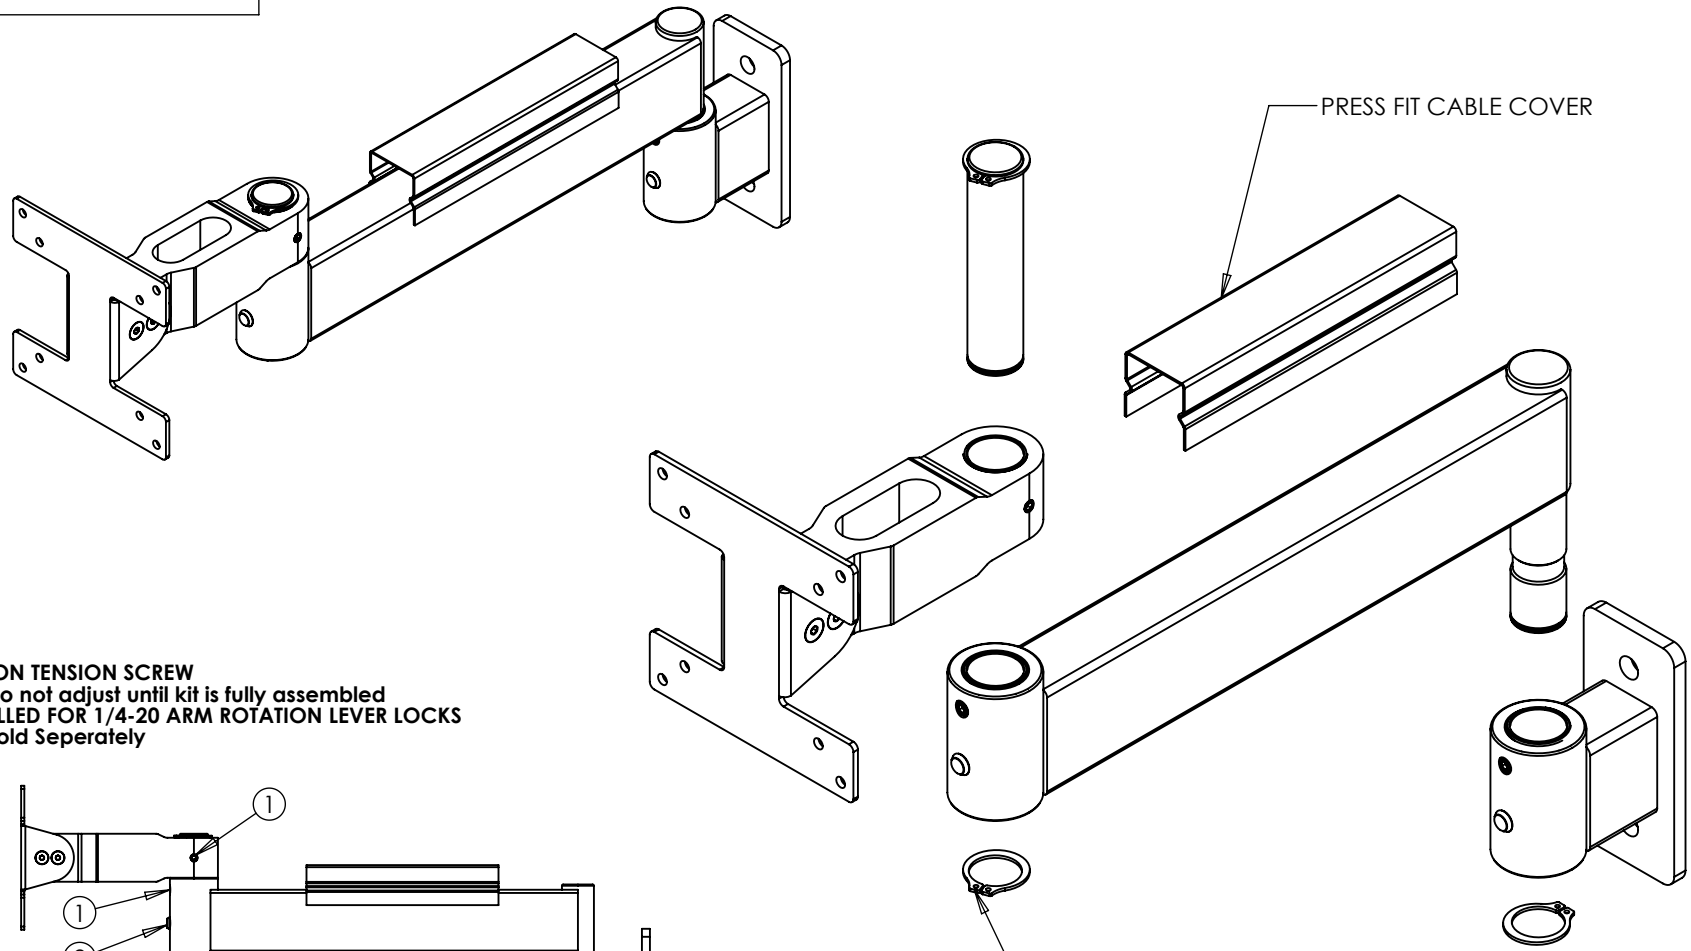

INFORMATION IN THE DRAWING IS FOR REFERENCE ONLY. UNITS OF MEASURE SHOWN IN INCHES UNLESS NOTED OTHERWISE. THE INFORMATION CONTAINED IN THIS DRAWING IS THE SOLE PROPERTY OF DECTRON AND STROHMAIER CORPORATION. ANY REPRODUCTION IN PART OR AS A WHOLE WITHOUT THE WRITTEN PERMISSION OF DECTRON OR STROHMAIER CORPORATION IS STRICTLY PROHIBITED.

- 1 = ROTATION TENSION SCREW
 ** Do not adjust until kit is fully assembled
- 2 = PRE DRILLED FOR 1/4-20 ARM ROTATION LEVER LOCKS
 ** Sold Separately

DECTRON USA	
PART#	70-7600-00
DESCRIPTION	HD SINGLE MONITOR FOLDING ARM MOUNT