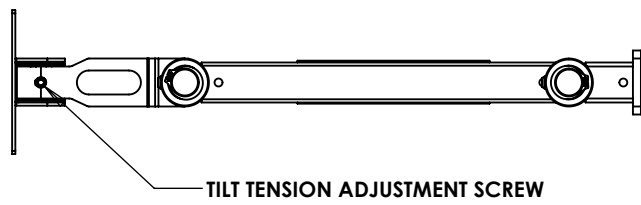

INFORMATION IN THE DRAWING IS FOR REFERENCE ONLY. UNITS OF MEASURE SHOWN IN INCHES UNLESS NOTED OTHERWISE. THE INFORMATION CONTAINED IN THIS DRAWING IS THE SOLE PROPERTY OF DECTRON AND STROHMAIER CORPORATION. ANY REPRODUCTION IN PART OR AS A WHOLE WITHOUT THE WRITTEN PERMISSION OF DECTRON OR STROHMAIER CORPORATION IS STRICTLY PROHIBITED.

- 1 = ROTATION TENSION SCREW
 ** Do not adjust until kit is fully assembled
- 2 = PRE DRILLED FOR 1/4-20 ARM ROTATION LEVER LOCKS
 ** Sold Separately

DECTRON USA	
PART#	70-7600-00
DESCRIPTION	HD SINGLE MONITOR FOLDING ARM MOUNT