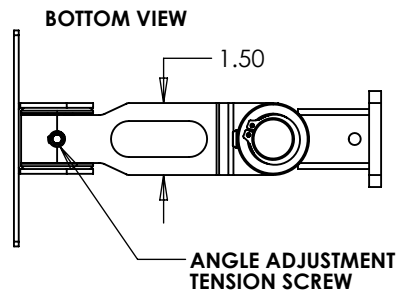

INFORMATION IN THE DRAWING IS FOR REFERENCE ONLY. UNITS OF MEASURE SHOWN IN INCHES UNLESS NOTED OTHERWISE. THE INFORMATION CONTAINED IN THIS DRAWING IS THE SOLE PROPERTY OF DECTRON AND STROHMAIER CORPORATION. ANY REPRODUCTION IN PART OR AS A WHOLE WITHOUT THE WRITTEN PERMISSION OF DECTRON OR STROHMAIER CORPORATION IS STRICTLY PROHIBITED.

**ANGLE ADJUSTMENT
90° UP | 90° DOWN**

**PRE-DRILLED FOR 1/4-20 LEVER LOCK
* sold separately**

DECTRON USA

PART#

70-5950-00

DESCRIPTION

SINGLE MONITOR FLUSH MOUNT