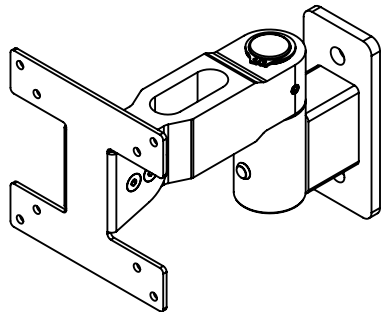

INFORMATION IN THE DRAWING IS FOR REFERENCE ONLY. UNITS OF MEASURE SHOWN IN INCHES UNLESS NOTED OTHERWISE. THE INFORMATION CONTAINED IN THIS DRAWING IS THE SOLE PROPERTY OF DECTRON AND STROHMAIER CORPORATION. ANY REPRODUCTION IN PART OR AS A WHOLE WITHOUT THE WRITTEN PERMISSION OF DECTRON OR STROHMAIER CORPORATION IS STRICTLY PROHIBITED.

**ANGLE ADJUSTMENT
90° UP | 90° DOWN**

**PRE-DRILLED FOR 1/4-20 LEVER LOCK
* sold separately**

DECTRON USA

PART#

70-5950-00

DESCRIPTION

SINGLE MONITOR FLUSH MOUNT