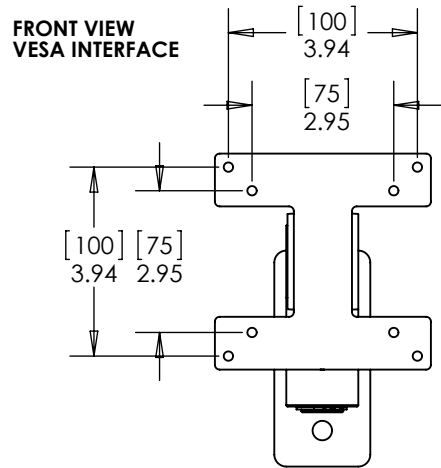

INFORMATION IN THE DRAWING IS FOR REFERENCE ONLY. UNITS OF MEASURE SHOWN IN INCHES UNLESS NOTED OTHERWISE. THE INFORMATION CONTAINED IN THIS DRAWING IS THE SOLE PROPERTY OF DECTRON AND STROHMAIER CORPORATION. ANY REPRODUCTION IN PART OR AS A WHOLE WITHOUT THE WRITTEN PERMISSION OF DECTRON OR STROHMAIER CORPORATION IS STRICTLY PROHIBITED.

**ANGLE ADJUSTMENT
90° UP | 90° DOWN**

**PRE-DRILLED FOR 1/4-20 LEVER LOCK
* sold separately**

DECTRON USA

PART#

70-5950-00

DESCRIPTION

SINGLE MONITOR FLUSH MOUNT