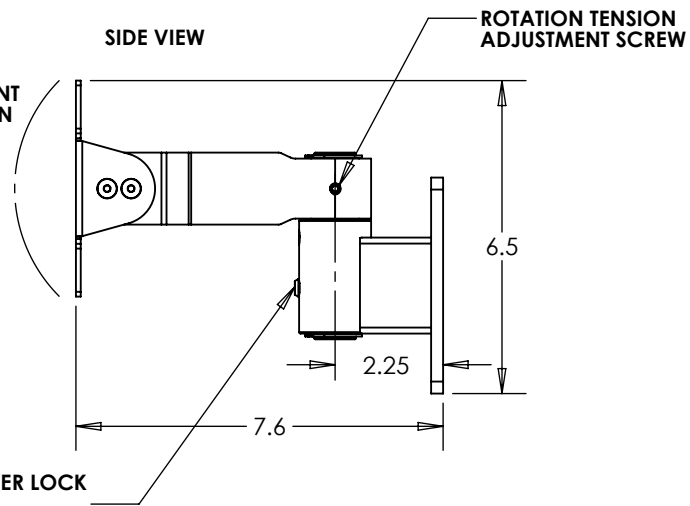

INFORMATION IN THE DRAWING IS FOR REFERENCE ONLY. UNITS OF MEASURE SHOWN IN INCHES UNLESS NOTED OTHERWISE. THE INFORMATION CONTAINED IN THIS DRAWING IS THE SOLE PROPERTY OF DECTRON AND STROHMAIER CORPORATION. ANY REPRODUCTION IN PART OR AS A WHOLE WITHOUT THE WRITTEN PERMISSION OF DECTRON OR STROHMAIER CORPORATION IS STRICTLY PROHIBITED.

**ANGLE ADJUSTMENT
90° UP | 90° DOWN**

**PRE-DRILLED FOR 1/4-20 LEVER LOCK
* sold separately**

DECTRON USA

PART#

70-5950-00

DESCRIPTION

SINGLE MONITOR FLUSH MOUNT