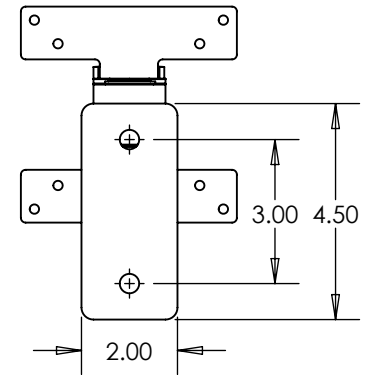

INFORMATION IN THE DRAWING IS FOR REFERENCE ONLY. UNITS OF MEASURE SHOWN IN INCHES UNLESS NOTED OTHERWISE. THE INFORMATION CONTAINED IN THIS DRAWING IS THE SOLE PROPERTY OF DECTRON AND STROHMAIER CORPORATION. ANY REPRODUCTION IN PART OR AS A WHOLE WITHOUT THE WRITTEN PERMISSION OF DECTRON OR STROHMAIER CORPORATION IS STRICTLY PROHIBITED.

**ANGLE ADJUSTMENT
90° UP | 90° DOWN**

**PRE-DRILLED FOR 1/4-20 LEVER LOCK
* sold separately**

DECTRON USA

PART#

70-5950-00

DESCRIPTION

SINGLE MONITOR FLUSH MOUNT